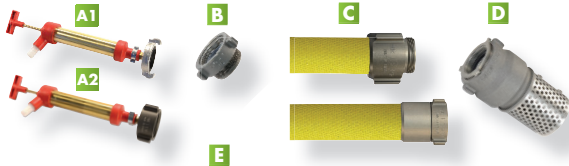

OPTIONAL

KIT OPTIONS

Part#	Description
70FLT89-KITA	Porta Slip-on Kit (Basic) .. Comes complete with 89 US gal. / 387 Liters collapsible water tank, Ball valve, Short suction hose, 90 degree elbow with adaptor, Ground sheet, and Carrying bag
70FLT89-KITB	Porta Slip-on Kit (Complete) .. Includes 70FLT89-KITA components, plus Wick 100M pump, 25 feet of rubber covered 1 1/2" QC coupled hose, 1" Fog / straight stream nozzle, thread protector and required adapters.
70FLT89-KITBNH	Porta Slip-on Kit (Complete) .. Includes 70FLT89-KITA components, plus Wick 100M pump, 25 feet of rubber covered 1 1/2" NH coupled hose, 1" Fog / straight stream NH nozzle, thread protector and required adapters.
70FLT89-KITC	Porta Slip-on Kit (Complete) .. Includes 70FLT89-KITA components, plus Wick 80-4HA pump, 25 feet of rubber covered 1 1/2" QC coupled hose, 1" Fog / straight stream nozzle, thread protector and required adapters.
70FLTT10-KITA	Porta Slip-on Kit (Basic) .. Comes complete with 110 US gal. / 416 Liters collapsible water tank, Ball valve, Short suction hose, 90 degree elbow with adaptor, Ground sheet, and Carrying bag
70FLTT10-KITB	Porta Slip-on Kit (Complete) .. Includes 70FLTT10-KITA components, plus Wick 100M pump, 25 feet of rubber covered 1 1/2" QC coupled hose, 1" Fog / straight stream nozzle, thread protector and required adapters.
70FLTT10-KITBPS	Porta Slip-on Kit (Complete) .. Includes 70FLTT10-KITA components, plus Wick 100M pump, 25 feet of rubber covered 1 1/2" NPSH coupled hose, 1" Fog / straight stream NPSH nozzle, thread protector and required adapters.
70FLTT10-KITBNH	Porta Slip-on Kit (Complete) .. Includes 70FLTT10-KITA components, plus Wick 100M pump, 25 feet of rubber covered 1 1/2" NH coupled hose, 1" Fog / straight stream NH nozzle, thread protector and required adapters.
70FLTT10-KITBNH-C	Porta Slip-on Kit (Complete) .. Includes 70FLTT10-KITA components, plus Wick 100M pump with overspeed cut-out, 25 feet of rubber covered 1 1/2" NH coupled hose, 1" Fog / straight stream NH nozzle, thread protector and adaptors.
70FLTT10-KITC	Porta Slip-on Kit (Complete) .. Includes 70FLTT10-KITA components, plus Wick 80-4HA pump, 25 feet of rubber covered 1 1/2" QC coupled hose, 1" Fog / straight stream nozzle, thread protector and required adapters.
70FLTT150-KITA	Porta Slip-on Kit (Basic) .. Comes complete with 150 US gal. / 570 Liters collapsible water tank, Ball valve, Short suction hose, 90 degree elbow with adaptor, Ground sheet, and Carrying bag
70FLTT150-KITB	Porta Slip-on Kit (Complete) .. Includes 70FLTT150-KITA components, plus Wick 100M pump, 25 feet of rubber covered 1 1/2" QC coupled hose, 1" Fog / straight stream nozzle, thread protector and required adapters.
70FLTT150-KITBPS	Porta Slip-on Kit (Complete) .. Includes 70FLTT150-KITA components, plus Wick 100M pump, 25 feet of rubber covered 1 1/2" NPSH coupled hose, 1" Fog / straight stream NPSH nozzle, thread protector and required adapters.
70FLTT150-KITBNH	Porta Slip-on Kit (Complete) .. Includes 70FLTT150-KITA components, plus Wick 100M pump, 25 feet of rubber covered 1 1/2" NH coupled hose, 1" Fog / straight stream NH nozzle, thread protector and required adapters.
70FLTT150-KITC	Porta Slip-on Kit (Complete) .. Includes 70FLTT150-KITA components, plus Wick 80-4HA pump, 25 feet of rubber covered 1 1/2" QC coupled hose, 1" Fog / straight stream nozzle, thread protector and required adapters.